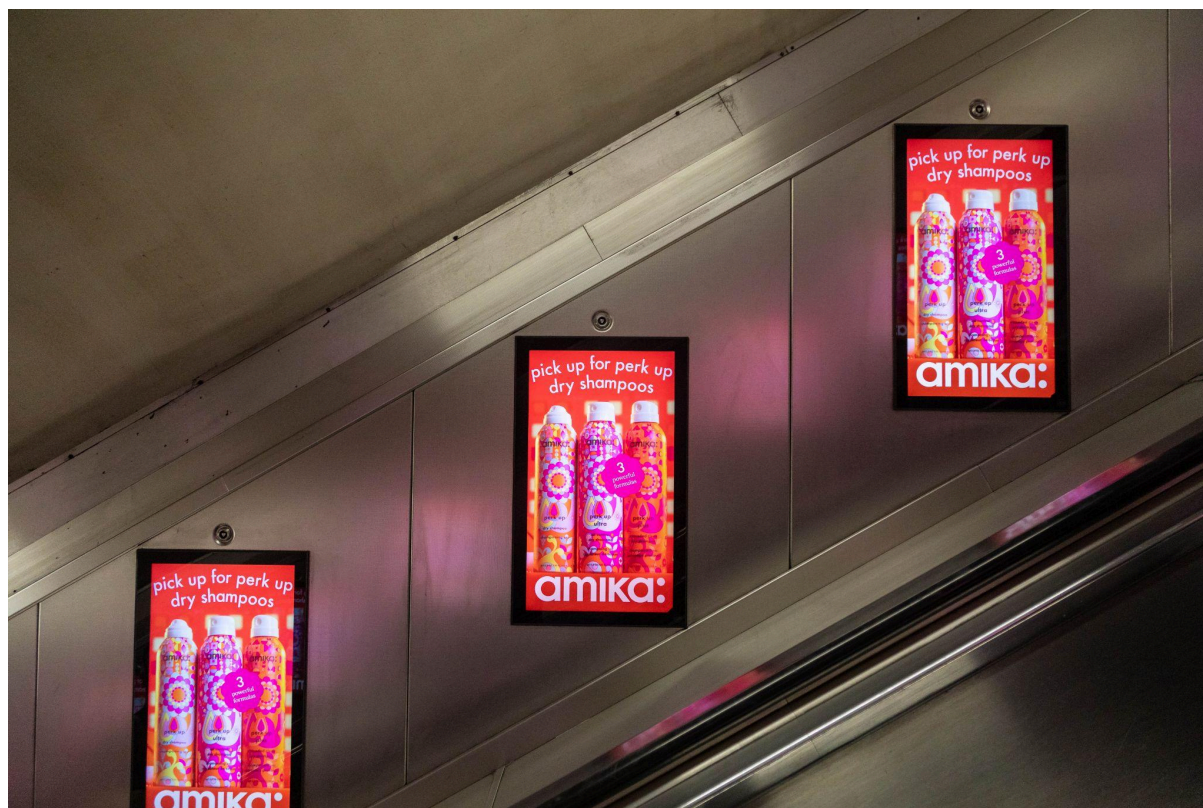

Tube Digital Escalator - Artwork Specification

Artwork Specifications

Resolution:	1920 x 1080 pixels
Advert/Slot Length:	10 Seconds
Frames per Second:	25
File Format:	mp4 or Jpeg
File Size:	Up to 2GB

Artwork to be supplied at -90 degrees