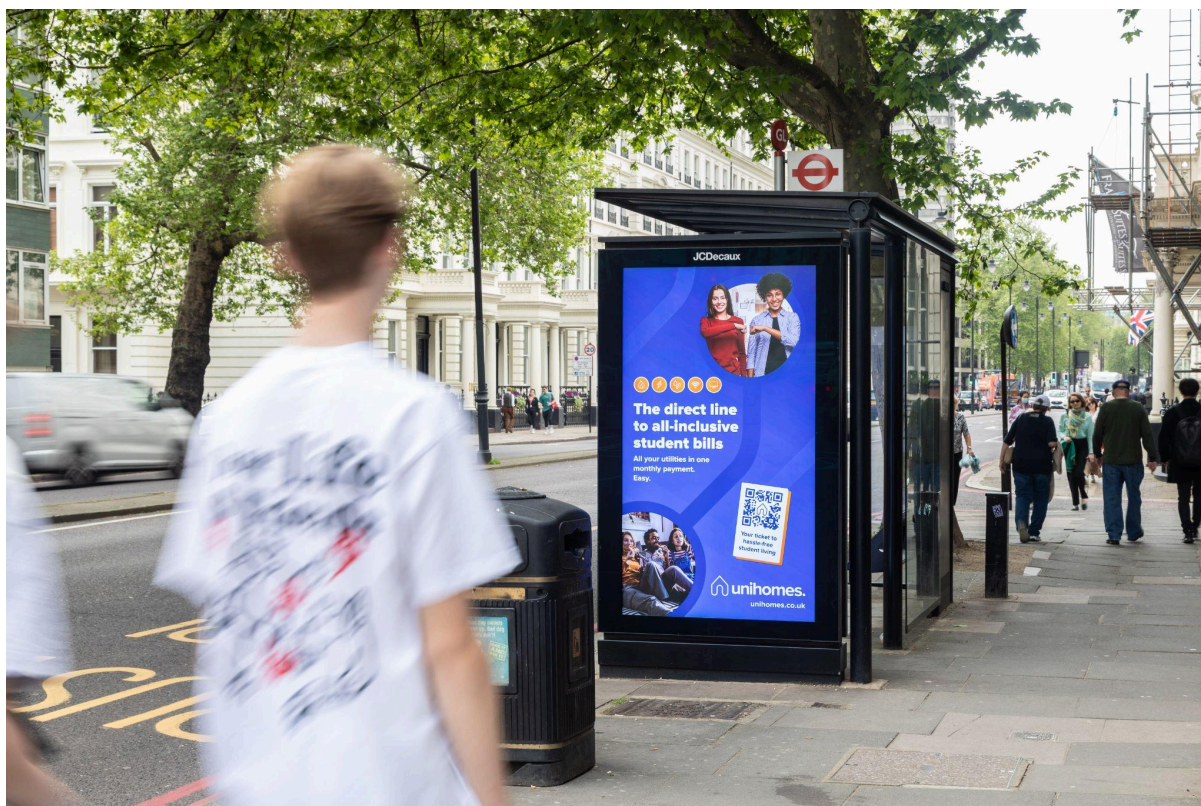

Digital 6 Sheet - Artwork Specification

Artwork Specifications

Static Artwork

Pixel Dimensions:	w1080 x h1920 pixels
Advert/Slot Length:	10 Seconds
Support Format:	JPEG
File Size:	No Larger Than 2GB

Compliance & Approvals